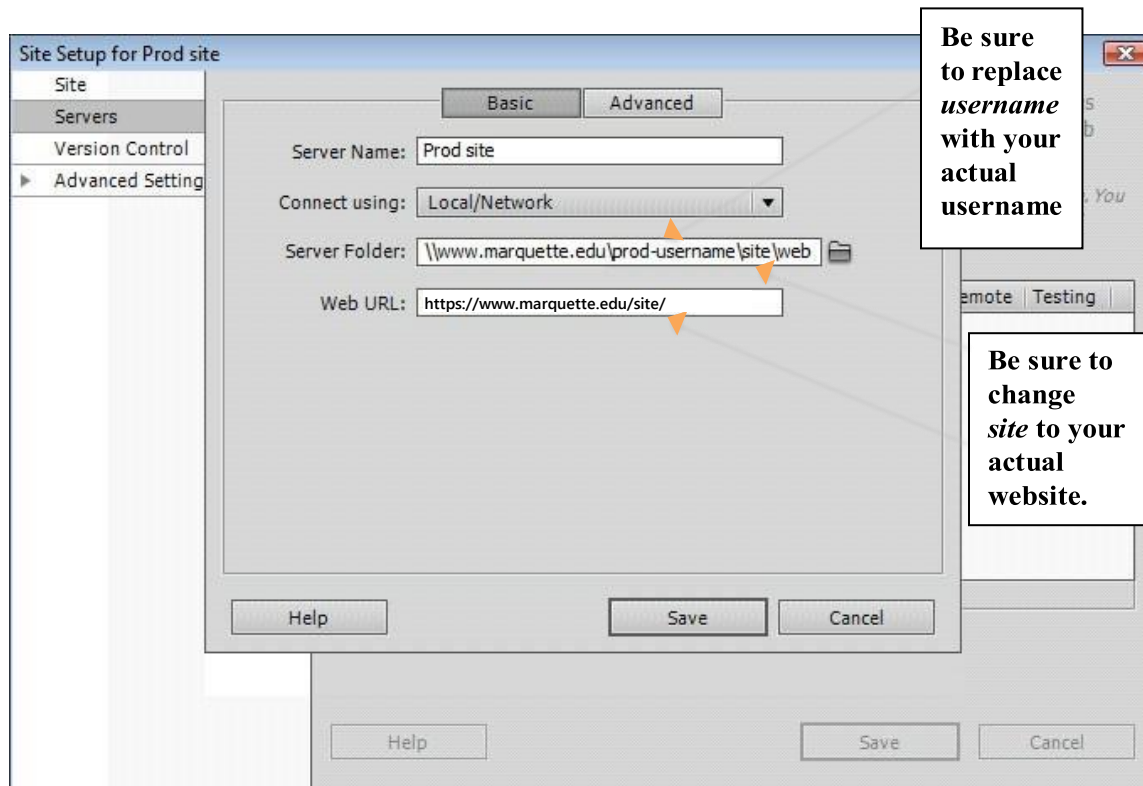

Help Save Cancel

6) The dialog box changes to the screen below.

A) For Server Name, type **Prod site** where *site* is the “short name” of your website.

B) For Connect Using, select “Local/Network.”

C) For Server Folder, **do not click the folder icon.**

Instead, you will need to adjust the following text then type it in the text box:

\\www.marquette.edu\prod-username\site\web

- Where *username* appears, insert your Marquette username.
- Where *site* appears, insert your site.