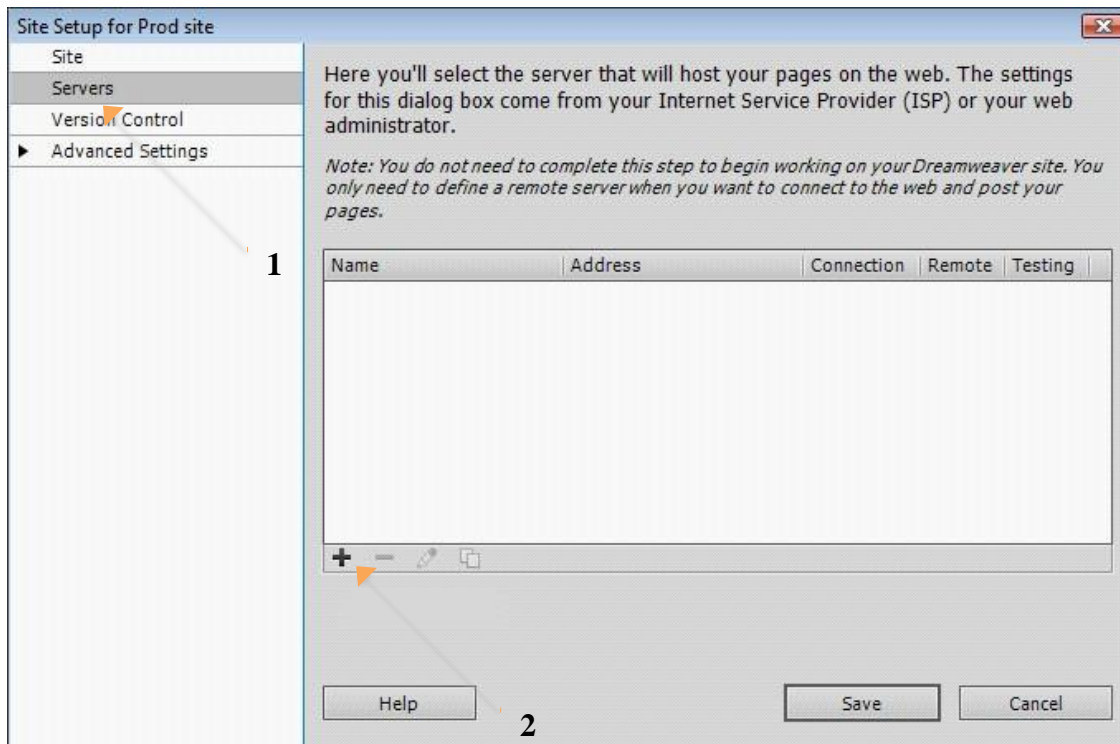

4) In the upper left, click **Servers**. Then click +.