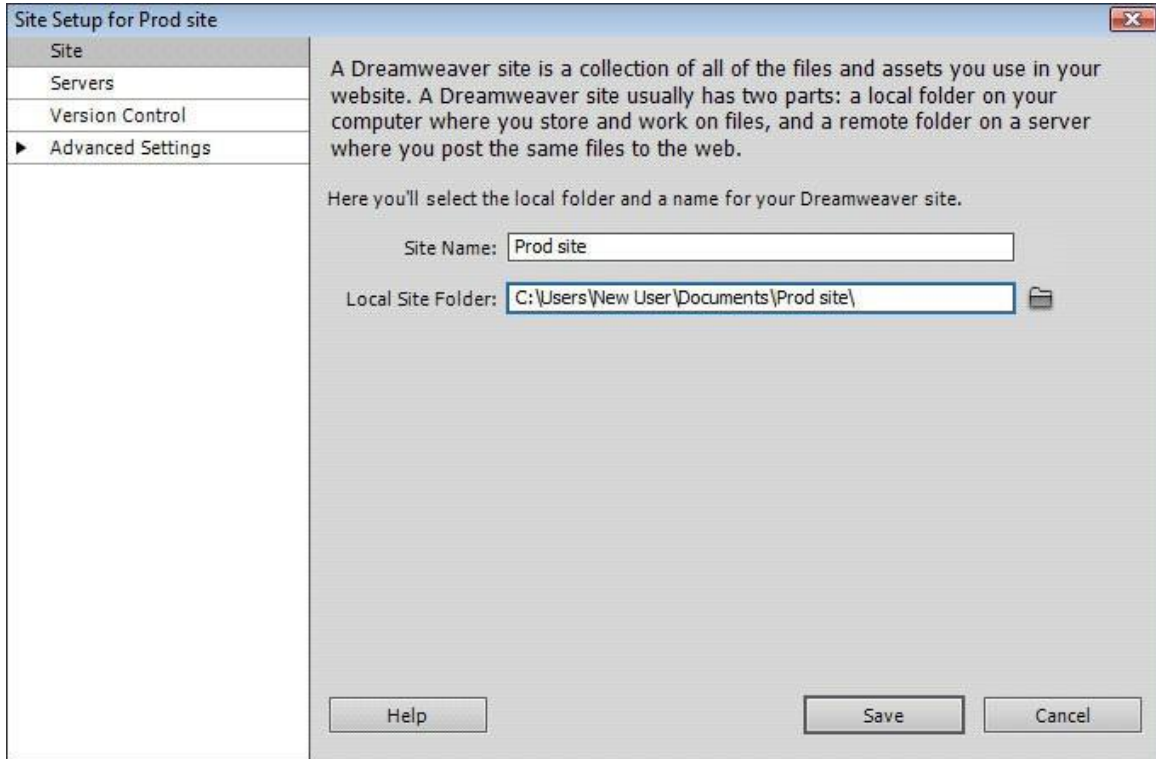

3) The Site Setup window appears.

A) For Site Name, type **Prod site** where *site* is the “short name” of your website in the URL.

For example, for the web address <https://www.marquette.edu/its/> you would use **its** as the site and type **Prod its** as the Site Name. If your site were <https://www.marquette.edu/amu/> you would enter **Prod amu** as the Site Name.

B) For Local Site Folder, place your cursor after Documents, and type in **Prod site** where *site* is the “short name” of your website, as described above.