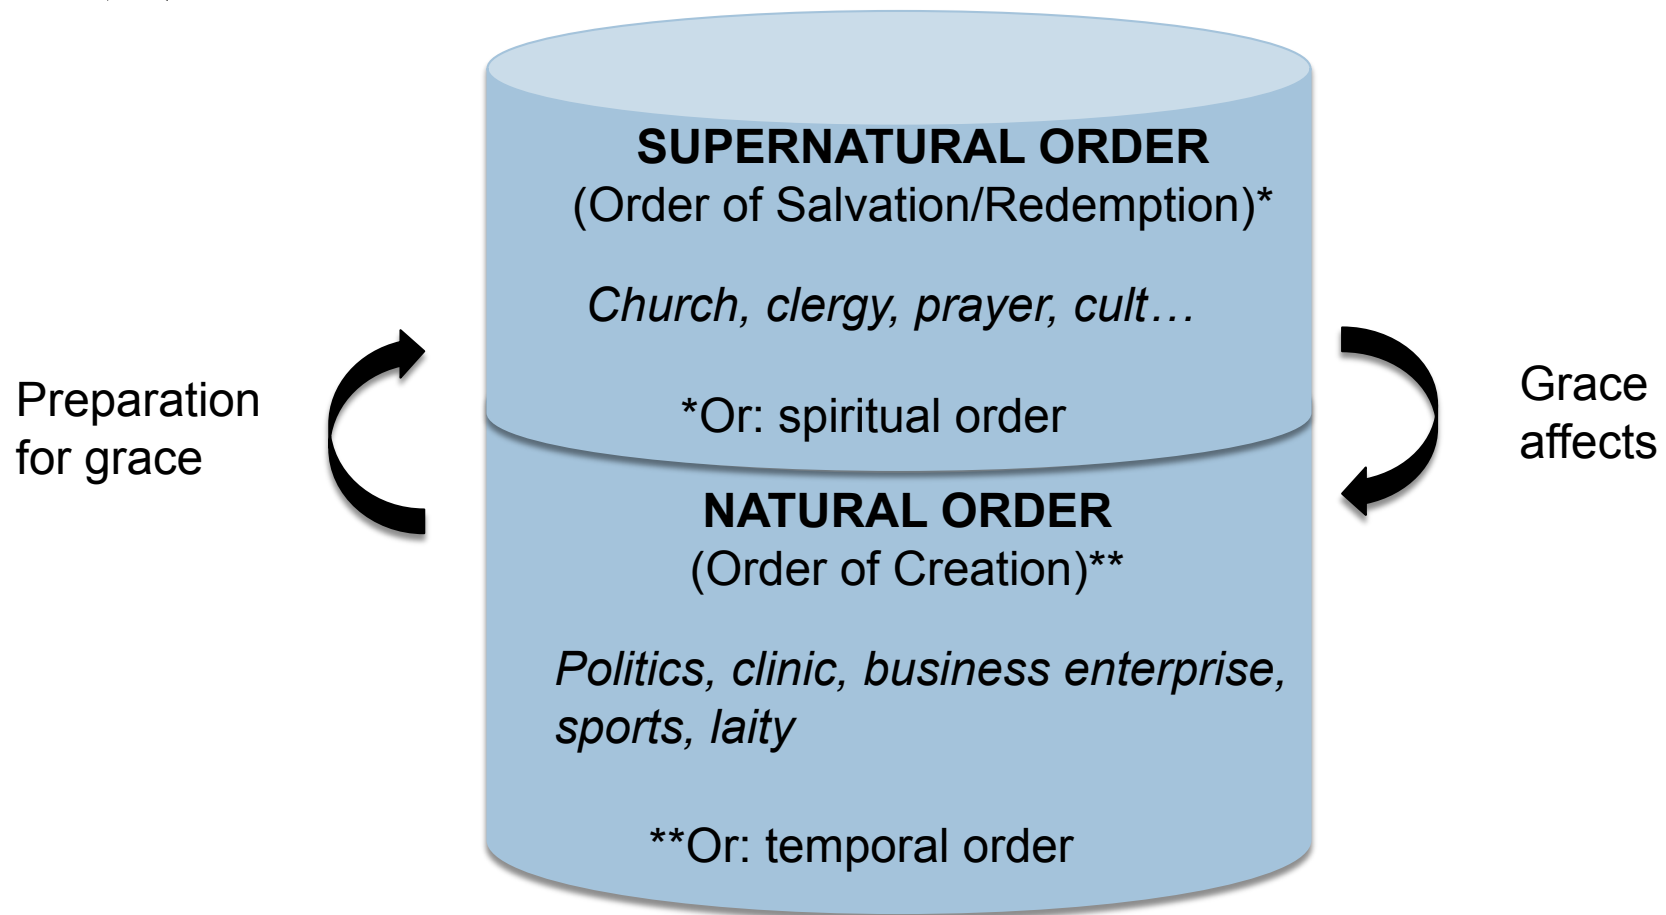

TEMPORAL AND SPIRITUAL ORDERS

The Neoscholastic Synthesis

TEMPORAL AND SPIRITUAL ORDERS

The Neoscholastic Synthesis

(1) Personal Level

Its crude version is based on anthropological dualisms: body <-> soul

TEMPORAL AND SPIRITUAL ORDERS

The Neoscholastic Synthesis

(2) Institutional & Practical Level

TEMPORAL AND SPIRITUAL ORDERS

The Neoscholastic Synthesis

(3) In Historical Perspective