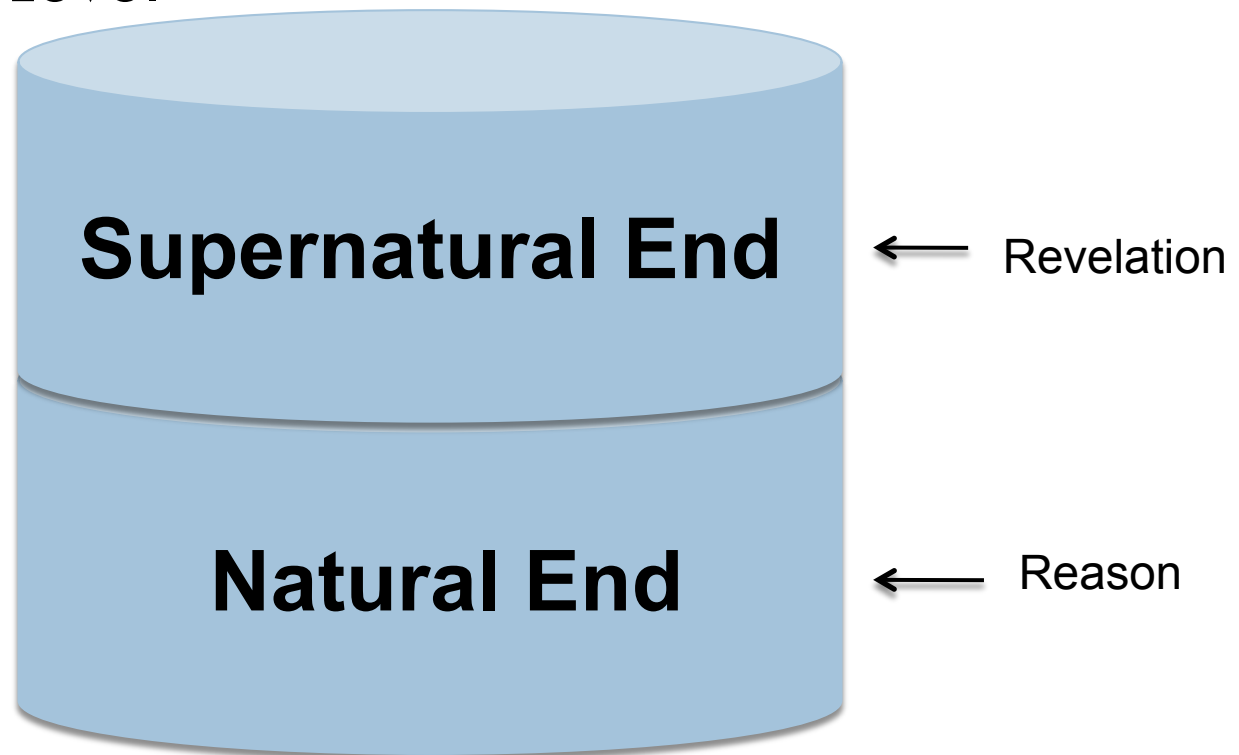

TEMPORAL AND SPIRITUAL ORDERS

The Neoscholastic Synthesis

TEMPORAL AND SPIRITUAL ORDERS

The Neoscholastic Synthesis

(1) Personal Level

Its crude version is based on anthropological dualisms: body <-> soul

TEMPORAL AND SPIRITUAL ORDERS

The Neoscholastic Synthesis

(2) Institutional & Practical Level

TEMPORAL AND SPIRITUAL ORDERS

The Neoscholastic Synthesis

(3) In Historical Perspective